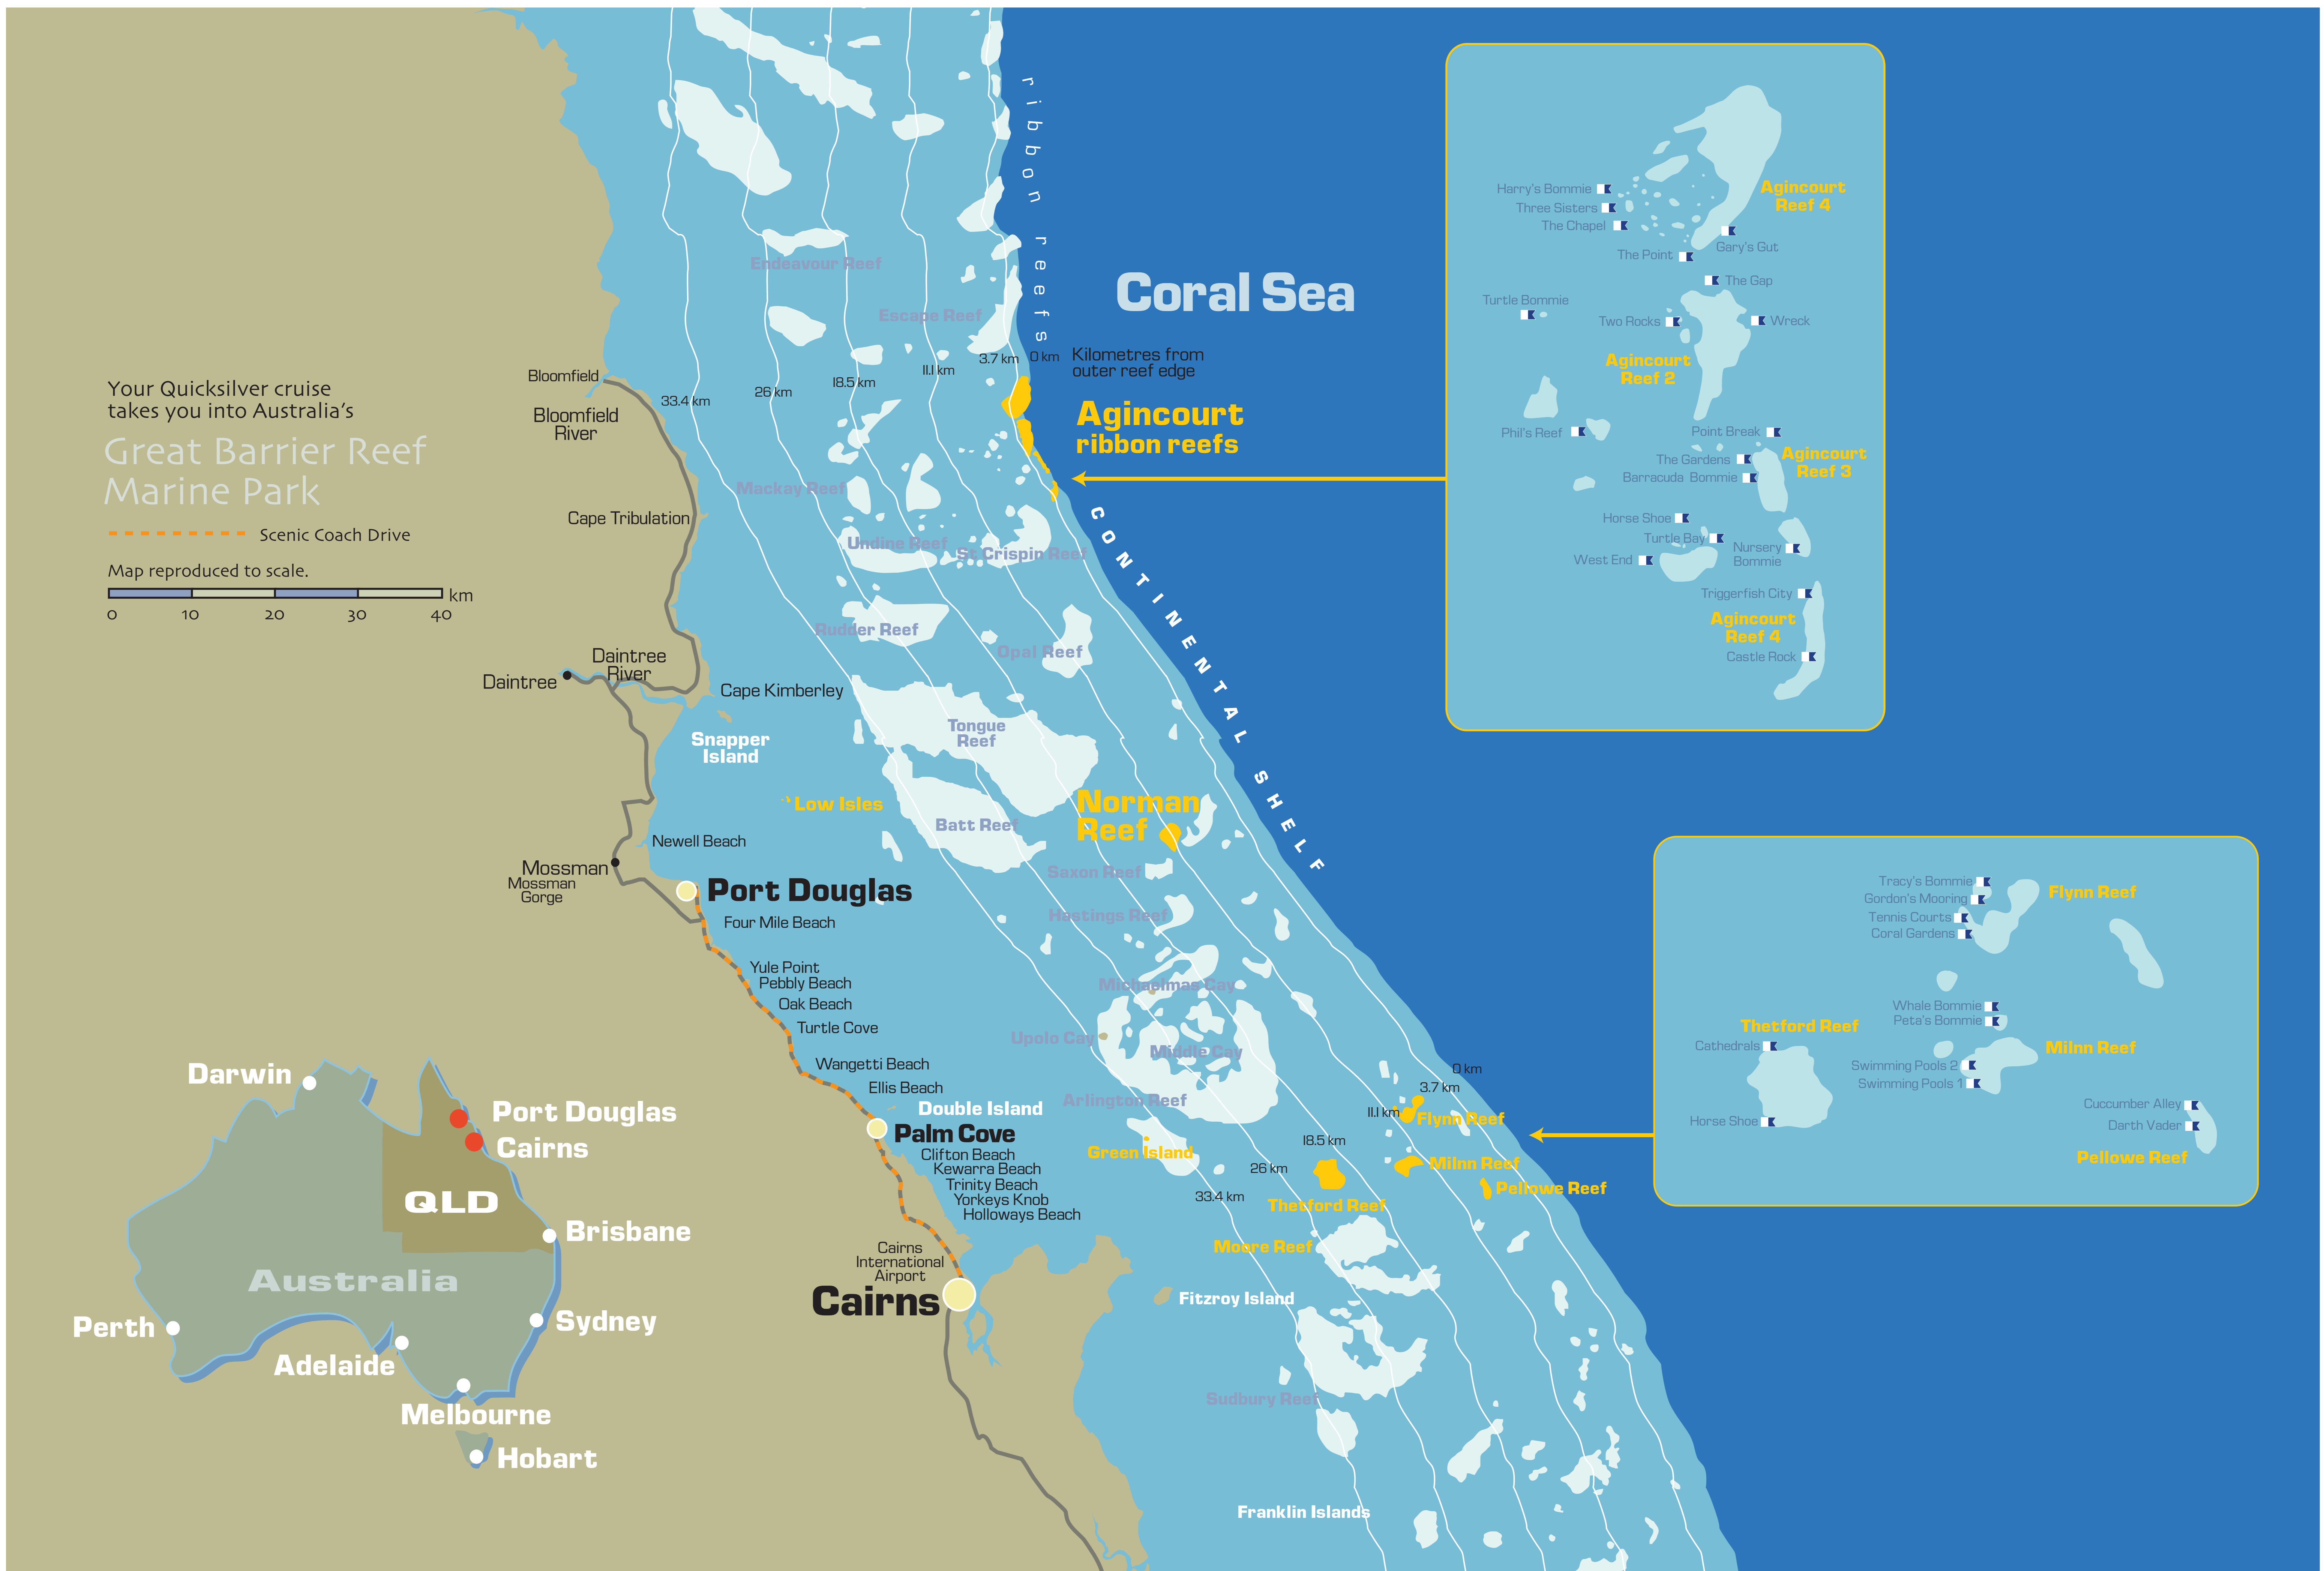

Your Quicksilver cruise takes you into Australia's Great Barrier Reef Marine Park

----- Scenic Coach Drive

Map reproduced to scale.

Coral Sea

Agincourt ribbon reefs

Norman Reef

Endeavour Reef

Escape Reef

Mackay Reef

Undine Reef

St Crispin Reef

Rudder Reef

Opal Reef

Tongue Reef

Batt Reef

Norman Reef

Thornton Reef

Fitzroy Island

Sudbury Reef

Franklin Islands

Agincourt Reef 1

Harry's Bommie

Three Sisters

The Chapel

The Point

Gary's Gut

The Gap

Turtle Bommie

Two Rocks

Wreck

Phil's Reef

Point Break